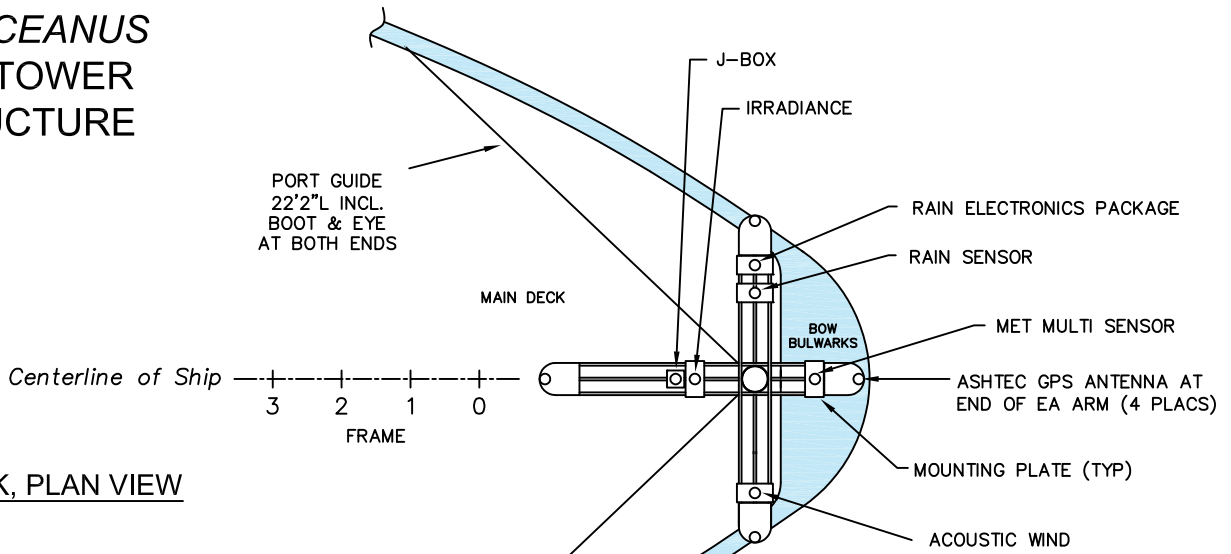

R/V OCEANUS MET TOWER STRUCTURE

01 DECK, PLAN VIEW

END VIEW

PROFILE VIEW