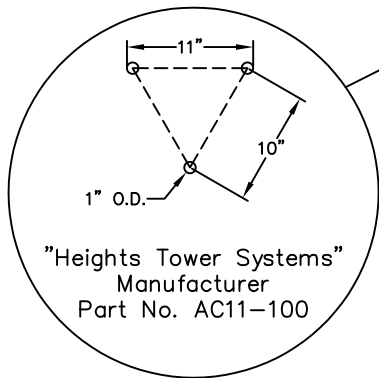

R/V OCEANUS MET TOWER STRUCTURE

01 DECK, PLAN VIEW

END VIEW

PROFILE VIEW